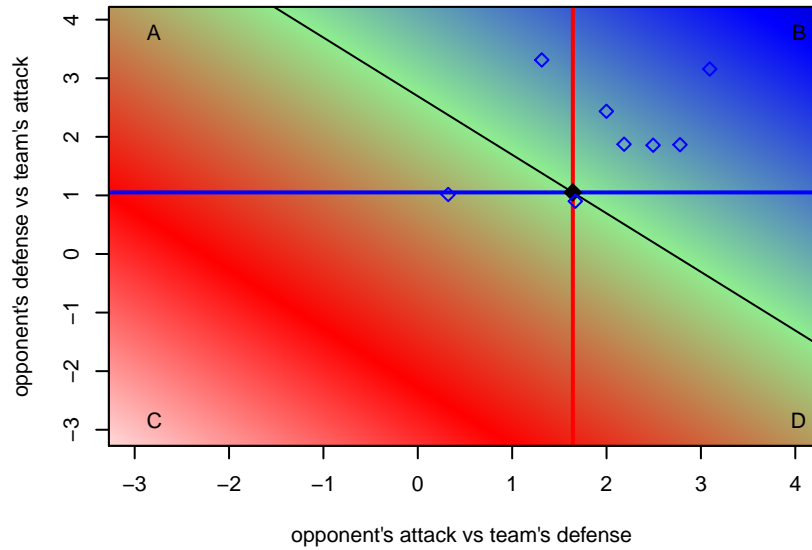

**attack and defense variance (black dot)
relative to other teams
and top 10 in region**

**attack and defense rating
relative to others at age
and all opponents in last 13 months**

**attack and defense rating
relative to others at age
and all opponents in last 13 months**

Performance relative to 13 month average

Performance relative to 13 month average

Distribution of opponents
 Red = Lose zone, Blue = Win zone, Green = Even
 Black line separates win/lose zones

lot. A=Neither has attack advantage, B=Opponent has both attack and defense advantage, C=Opponent has both attack and defense disadvantage, D=Both have