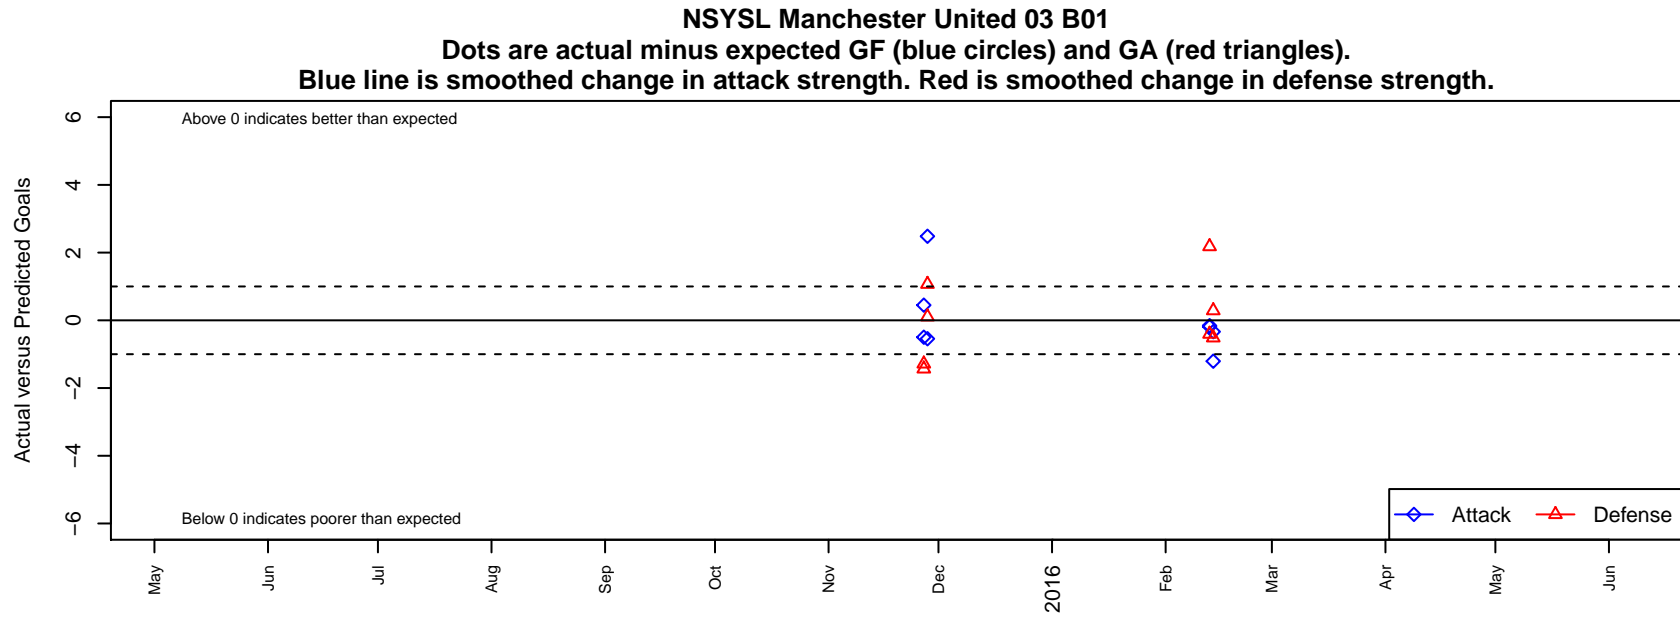

NSYSL Manchester United 03 B01

, NV
 B01 total strength=1189
 attack=2.86 defense=5.17

alt names used:
 NSYSL MANCHESTER UNITED 02 (NV)
 NSYSL MANCHESTER UNITED

Venues played:
 2015 LV Thanksgiving Classic LVTC U14 Gold
 2015 Vegas Mayors Showcase Chapman Auto

**attack and defense variance (black dot)
relative to other teams
and top 10 in region**

**attack and defense rating
relative to others at age
and all opponents in last 13 months**

**attack and defense rating
relative to others at age
and all opponents in last 13 months**

Performance relative to 13 month average

Performance relative to 13 month average

Distribution of opponents
 Red = Lose zone, Blue = Win zone, Green = Even
 Black line separates win/lose zones

lot. A=Neither has attack advantage, B=Opponent has both attack and defense advantage, C=Opponent has both attack and defense disadvantage, D=Both have